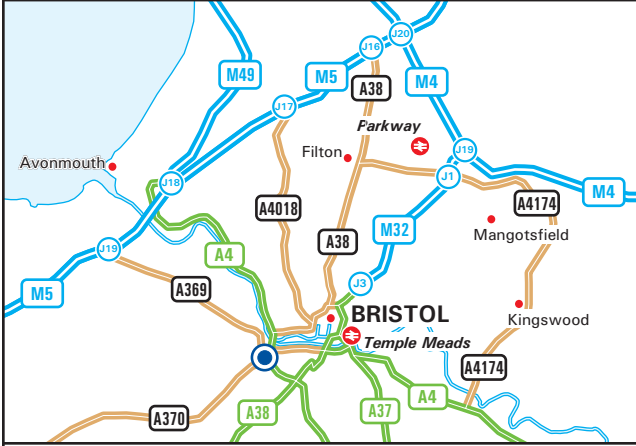

Avonline Plc
 Head Office
 42 Ashton Vale Road
 Ashton Vale
 Bristol BS3 2AX
 Tel: 0117 953 1111 - Fax: 0117 902 0230
 www.avonline.co.uk

- From M5 J18**
- Leave M5 at Junction 18 (signed Bristol (W), Airport & A4).
 - Join the A4 following signs for Bristol City Centre.
 - Pass under Clifton Suspension Bridge, road will split take the right hand lane up over the flyover onto the A3029 (Brunel Way).
 - Remain on the A3029 and take the left hand lane, to follow the Taunton signs (A38) into Winterstoke Road.
 - Pass Bristol City football ground on your left.
 - At the next roundabout, go all the way round, returning back onto Winterstoke Road.
 - Take the left hand filter and at the traffic lights, turn left into Ashton Vale Road.
 - We are located on the right hand side (see inset).
- From M4 J19**
- Leave the M4 at junction 19 and join the M32 towards Bristol City Centre (approx 5 miles). Continue onto the A4032.
 - Turn left onto Bond Street. Continue onto Temple Way.
 - Follow signs for Bristol Airport (A38) and pass Temple Meads Station.
 - Keep following signs for Bristol Airport (A38) onto York Road.
 - Continue straight over the roundabout junction with the A38, onto Coronation Road (A3029).
 - Continue onto Clift House Road and join Brunel Way.
 - Follow directions above "From M5 J18" bullet point 4.
- By Train**
- Bristol Temple Meads is served by trains from London Paddington, Swindon, Bath, Birmingham New Street, Exeter, Plymouth, Cardiff, Cheltenham and Weston-super-Mare.