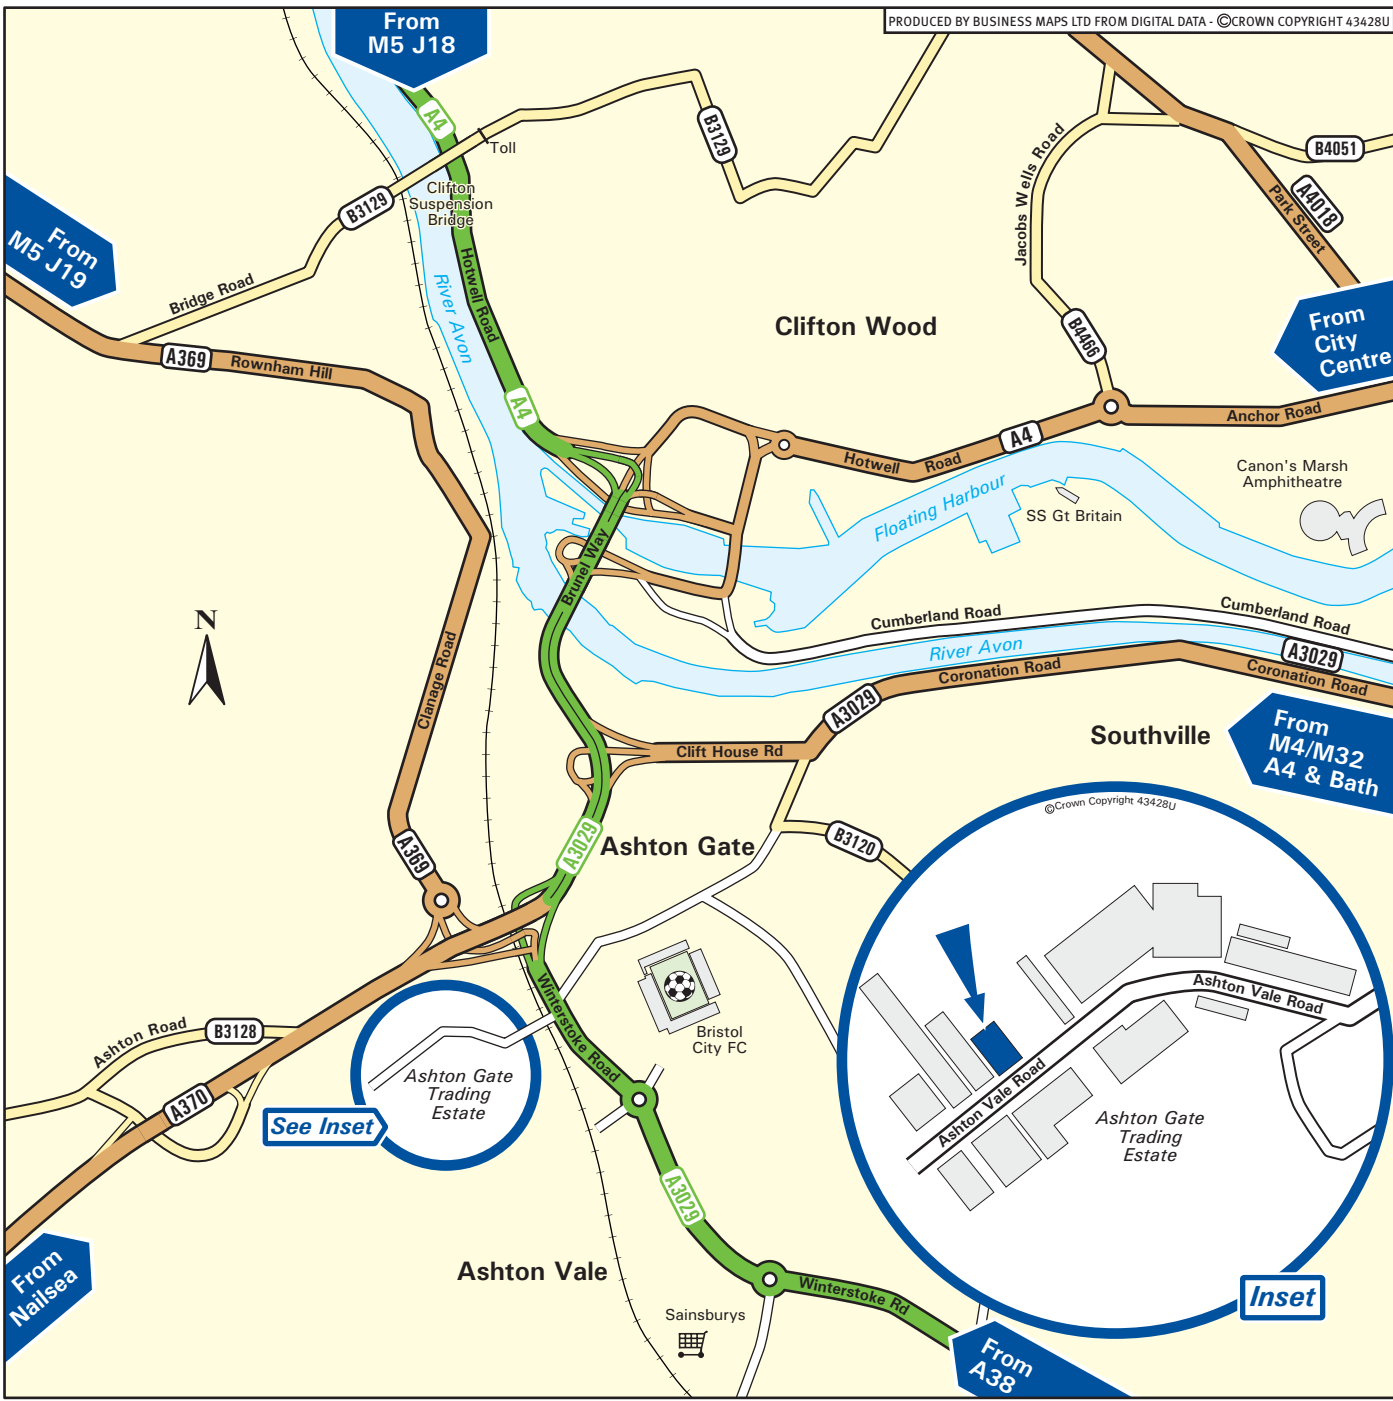

Avonline Plc
 Head Office
 42 Ashton Vale Road
 Ashton Vale
 Bristol BS3 2AX
 Tel: 0117 953 1111 - Fax: 0117 902 0230
 www.avonline.co.uk

- From M5 J18**
- Leave M5 at Junction 18 (signed Bristol (W), Airport & A4).
 - Join the A4 following signs for Bristol City Centre.
 - Pass under Clifton Suspension Bridge, road will split take the right hand lane up over the flyover onto the A3029 (Brunel Way).
 - Remain on the A3029 and take the left hand lane, to follow the Taunton signs (A38) into Winterstoke Road.
 - Pass Bristol City football ground on your left.
 - At the next roundabout, go all the way round, returning back onto Winterstoke Road.
 - Take the left hand filter and at the traffic lights, turn left into Ashton Vale Road.
 - We are located on the right hand side (see inset).
- From M4 J19**
- Leave the M4 at junction 19 and join the M32 towards Bristol City Centre (approx 5 miles). Continue onto the A4032.
 - Turn left onto Bond Street. Continue onto Temple Way.
 - Follow signs for Bristol Airport (A38) and pass Temple Meads Station.
 - Keep following signs for Bristol Airport (A38) onto York Road.
 - Continue straight over the roundabout junction with the A38, onto Coronation Road (A3029).
 - Continue onto Clift House Road and join Brunel Way.
 - Follow directions above "From M5 J18" bullet point 4.
- By Train**
- Bristol Temple Meads is served by trains from London Paddington, Swindon, Bath, Birmingham New Street, Exeter, Plymouth, Cardiff, Cheltenham and Weston-super-Mare.

PRODUCED BY BUSINESS MAPS LTD FROM DIGITAL DATA - ©CROWN COPYRIGHT 43428U

©Crown Copyright 43428U

See Inset

Inset